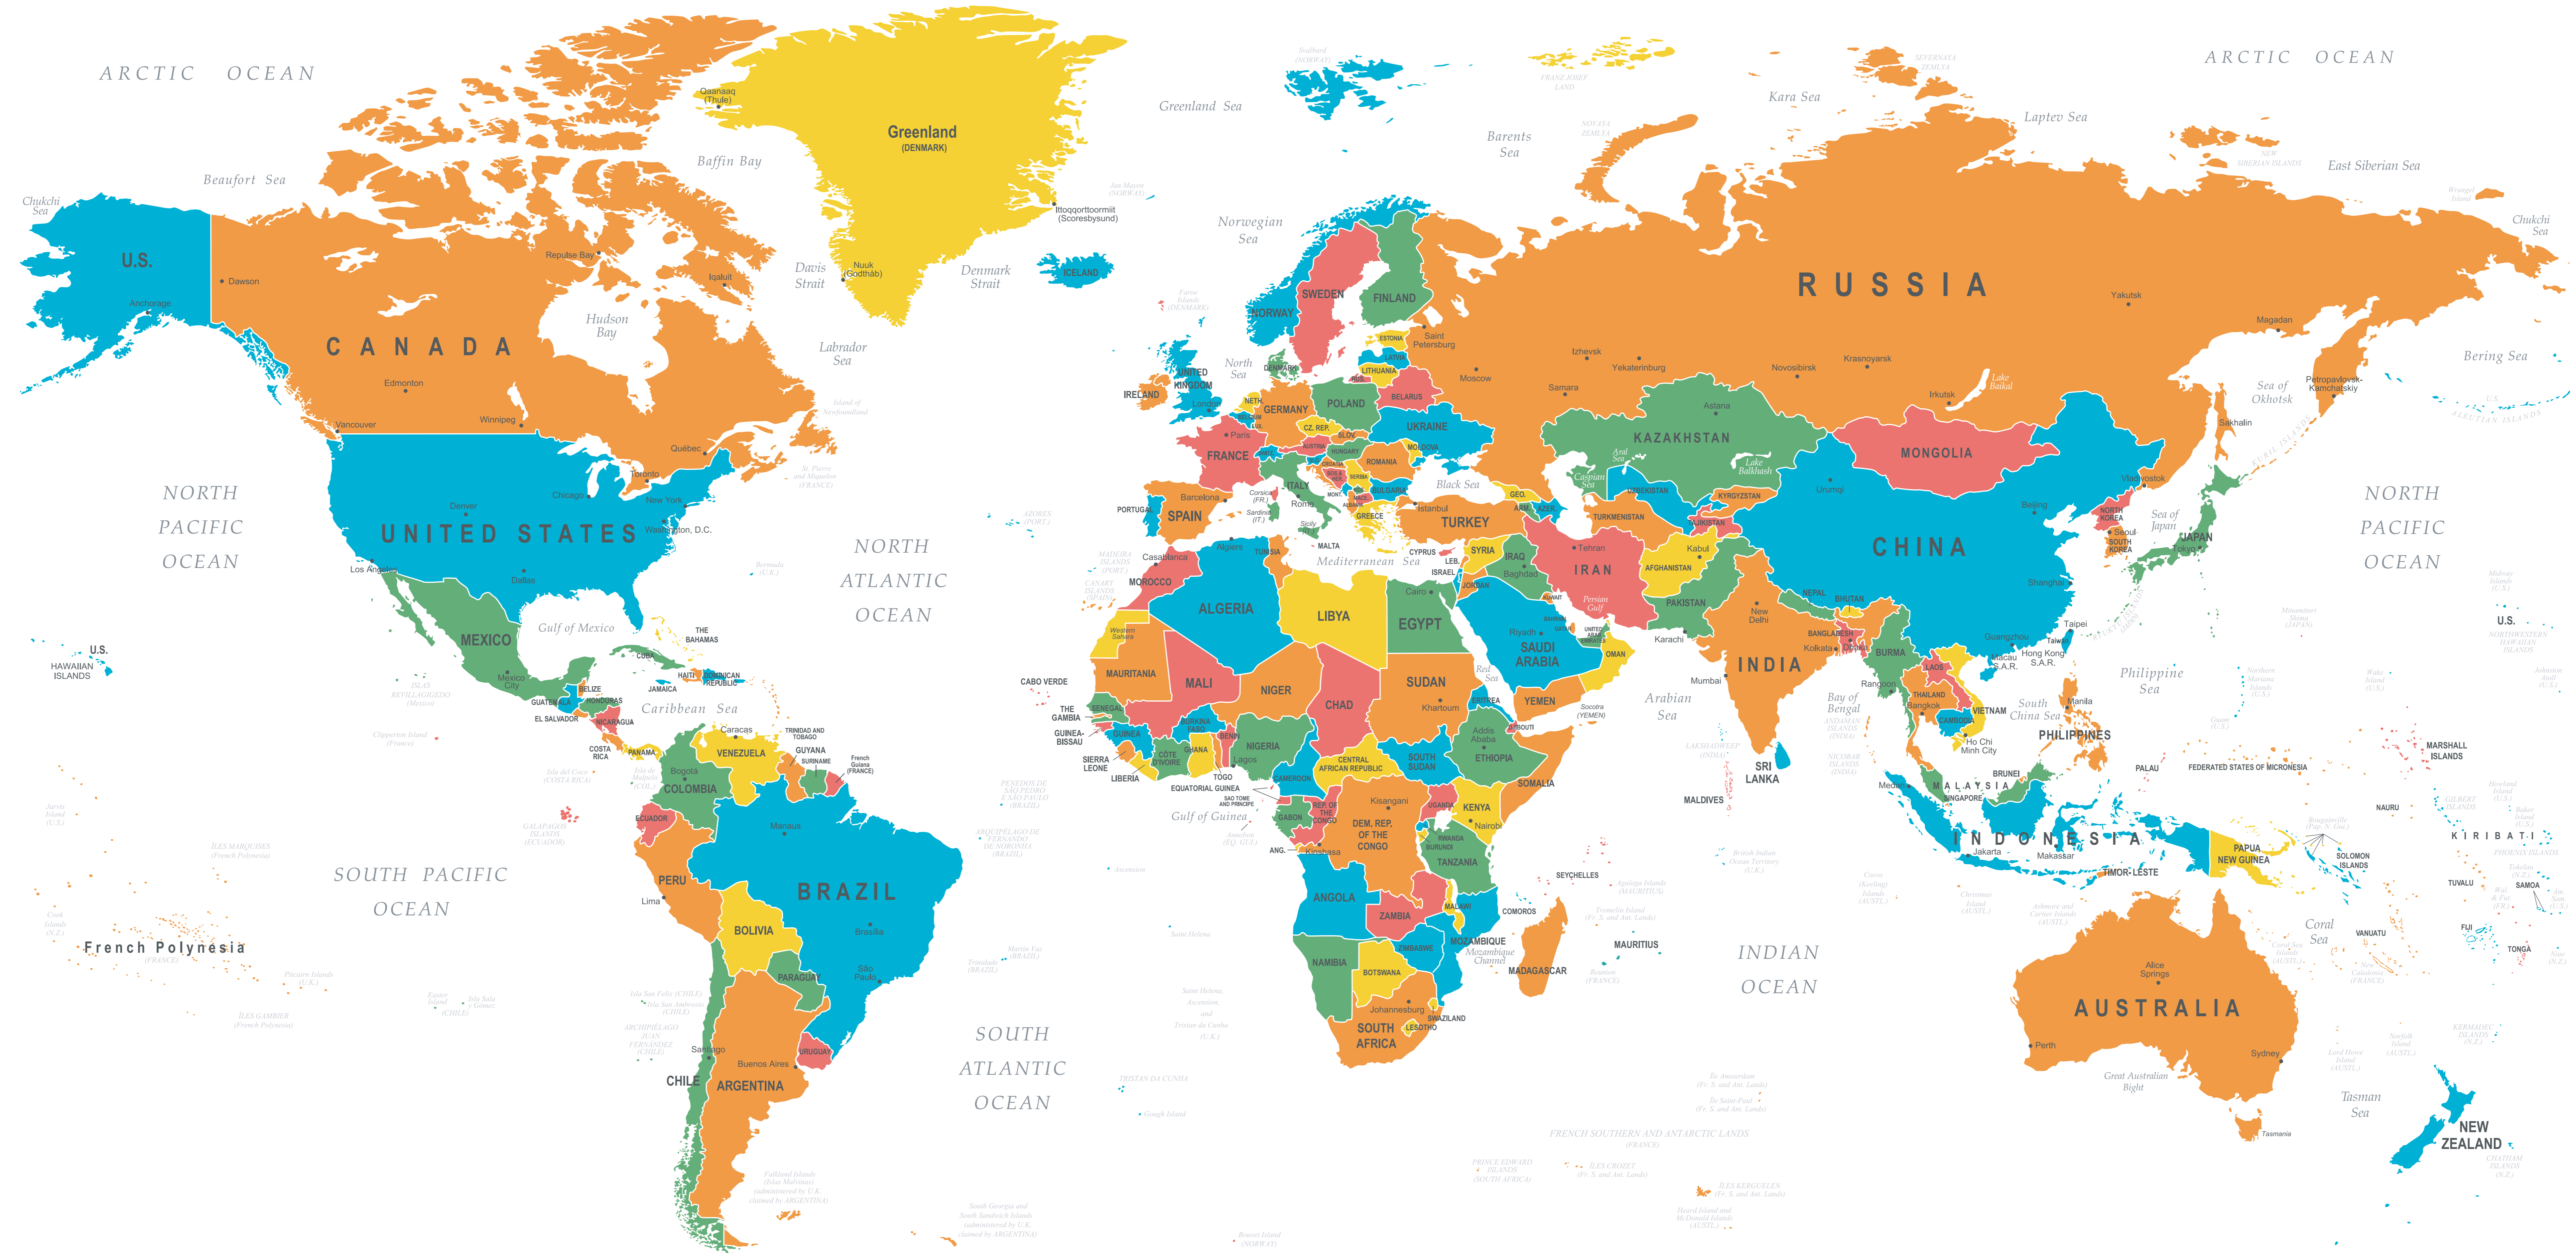

1 CHESS / DRAUGHTS

2 SNAKES LADDERS / CHESS

3 LUDO / 4 IN A ROW

4 MAZE / SNAKES & LADDERS

5 DOUBLE MAZE

6 NOUGHTS & CROSSES

7 PLAYTOWN

8 DOUBLE SNAKES & LADDERS

9 SUDOKU JUNIOR

10 WORLD MAP

PLUTO

PLUTO

- Furthest planet away from the sun
- Also known as a dwarf planet

NEPTUNE

NEPTUNE

- 8th planet from the sun
- Coldest planet in the solar system

URANUS

URANUS

- 7th planet from the sun
- Uranus is also known as an ice giant planet

SATURN

SATURN

- 6th planet from the sun
- Saturn has 7 groups of rings
- 2nd biggest planet in the solar system

JUPITER

JUPITER

VENUS

VENUS

- 2nd closest planet to the sun
- Known as Earth's sister planet
- Has the most volcanic features

MERCURY

MERCURY

- Closest to the sun
- 2nd Smallest planet in the solar system

SUN

SUN